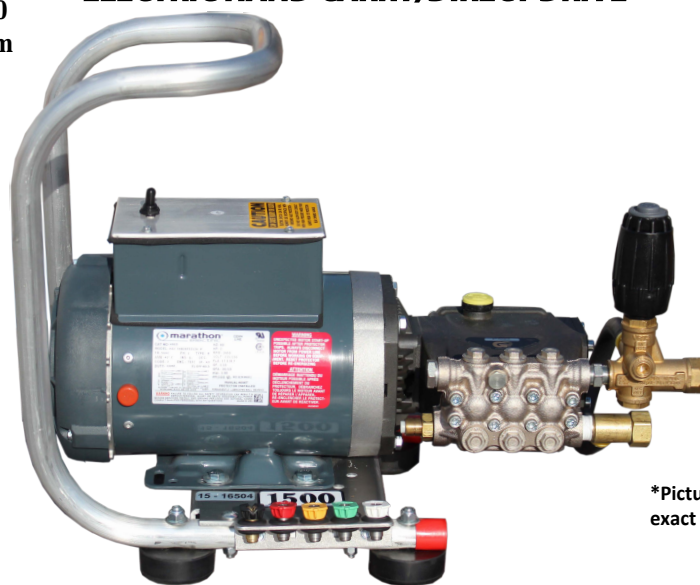

## ELECTRIC HAND CARRY/DIRECT DRIVE

\*Picture shown may not represent exact model. Consult factory.

HC/EE3015A

# 3GPM@1500PSI

230V/1PH/12A  
3.0 HP

RCV3G25E-F8 Pump

K618 Motor